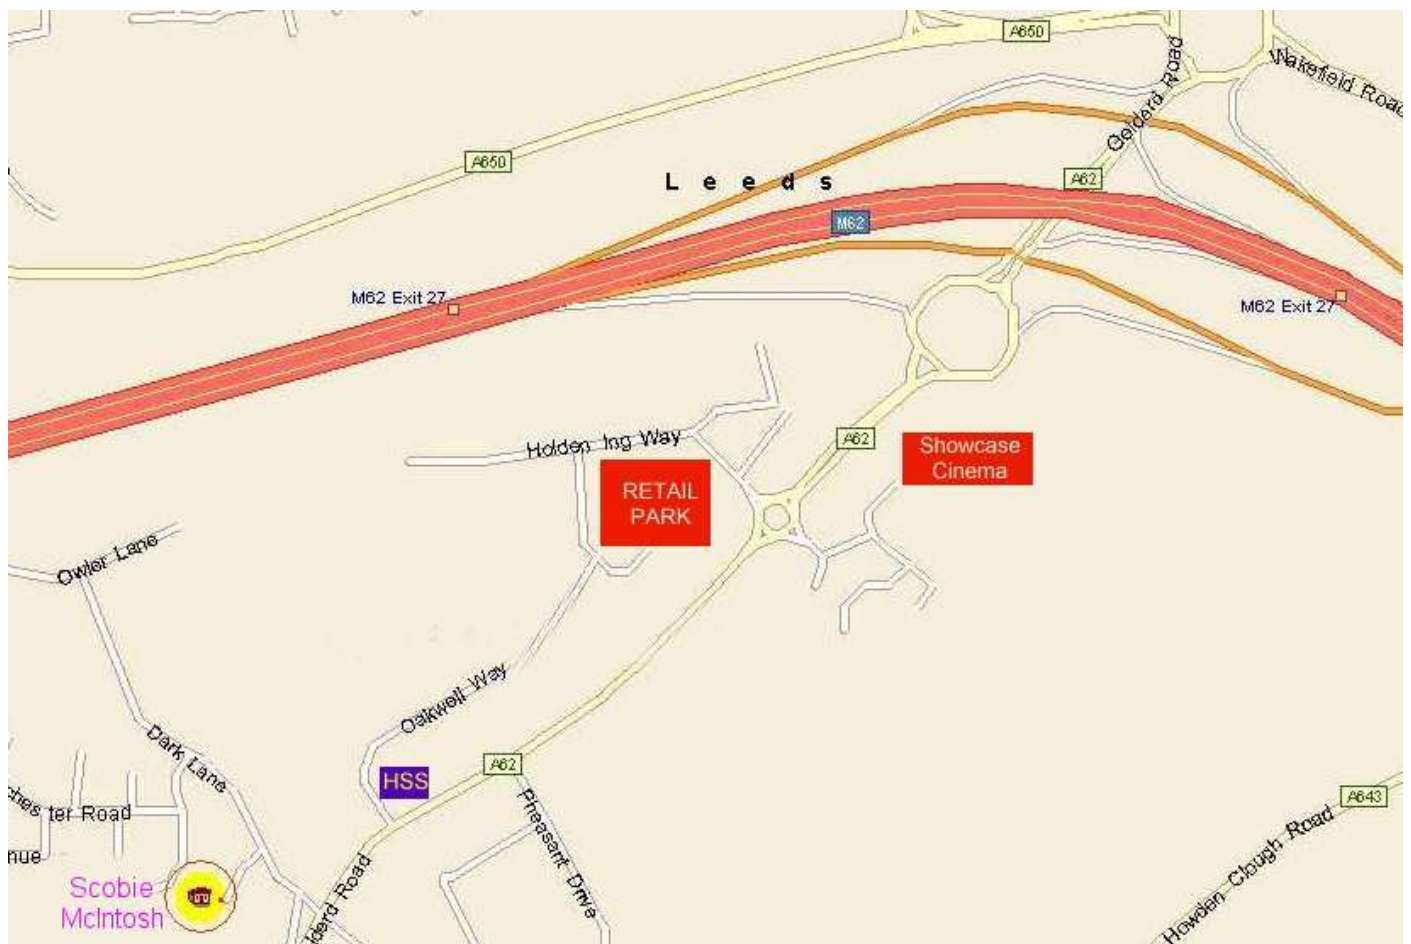

Directions to Scobie & McIntosh Ltd, Birstall

Exit M62 at Junction 27

Take A62 towards Bradford and Huddersfield

Go over first roundabout (retail park and cinema complex) and continue down Gelderd Road

Go past HSS hire shop and past Oakwell Way, over the traffic lights and then take the next road on the right, Dark Lane.

Oakwell Business Centre is the second small road on the Left Hand side after about 50 meters, immediately after turning left, turn right through a set of gates.

The **Scobie & McIntosh Ltd** sign is on the gates. An Interlink building should be in front of you.
Scobie & McIntosh Ltd is located in the last building in the complex in the right hand corner.